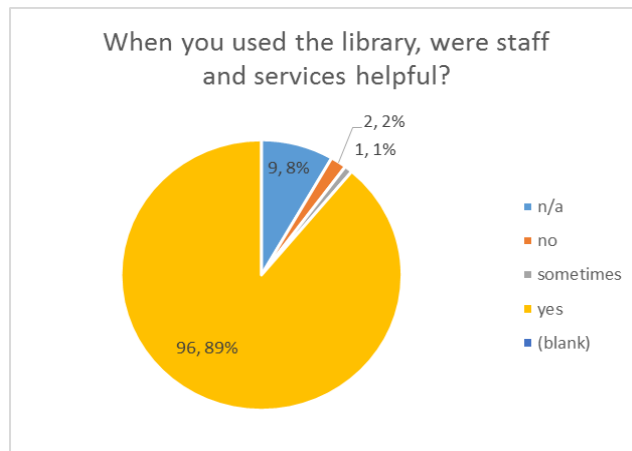

When you have utilized the NOBTS library, have you found the library staff and services helpful?

n/a	9
no	2
sometimes	1
yes	96
Grand Total	108