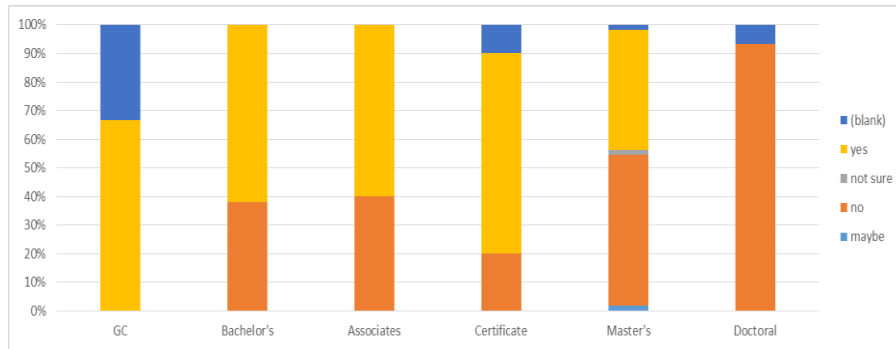

## Graduation Survey Report

*Spring 2016*

<b><u>Number of Graduates who Plan to Return</u></b>						<b>Grand Total</b>
<b>Degree Program</b>	<b>maybe</b>	<b>no</b>	<b>not sure</b>	<b>yes</b>	<b>(blank)</b>	
GC				2	1	3
Bachelor's		11		18		29
Associates		2		3		5
Certificate		2		7	1	10
Master's	1	29	1	23	1	55
Doctoral		14			1	15
<b>Grand Total</b>	<b>1</b>	<b>58</b>	<b>1</b>	<b>53</b>	<b>4</b>	<b>117</b>

### Of graduates who plan to return, when?

	<b>at some further point</b>	<b>In the next year</b>	<b>next semester</b>	<b>(blank)</b>	<b>Grand Total</b>
GC	1		1		2
Bachelor's	4	5	8	1	18
Associates	1		2		3
Certificate	1	1	5		7
Master's	13	4	6		23
<b>Grand Total</b>	<b>20</b>	<b>10</b>	<b>22</b>	<b>1</b>	<b>53</b>